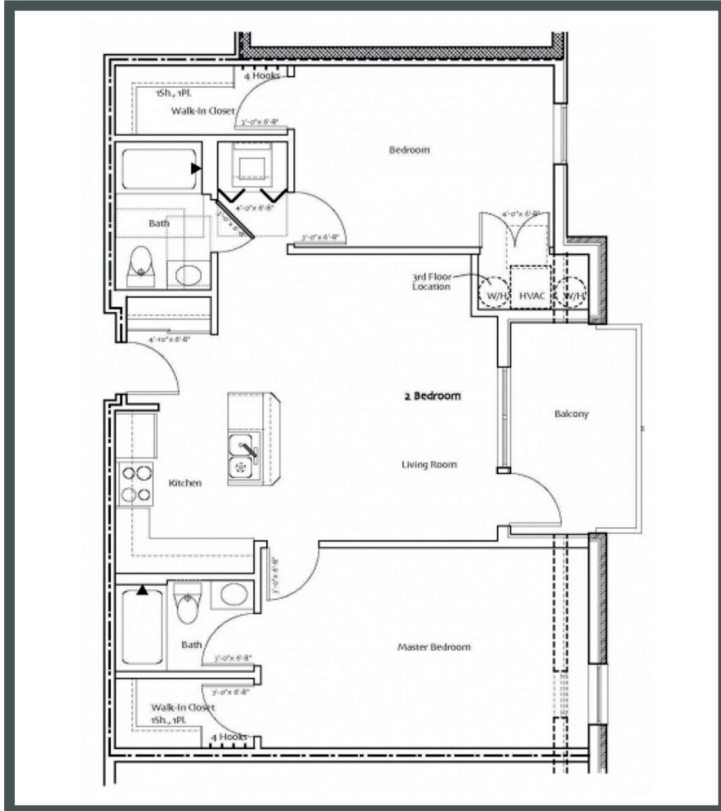

KINSALE Place

Unit 202 - 1,000 sq ft - 2 Bed/ 2 Bath

Monthly Rent: _____

Availability Date: _____

Underground Parking: _____

Notes: _____

AVANTE
PROPERTIES

Follow Us @AvanteProperties  