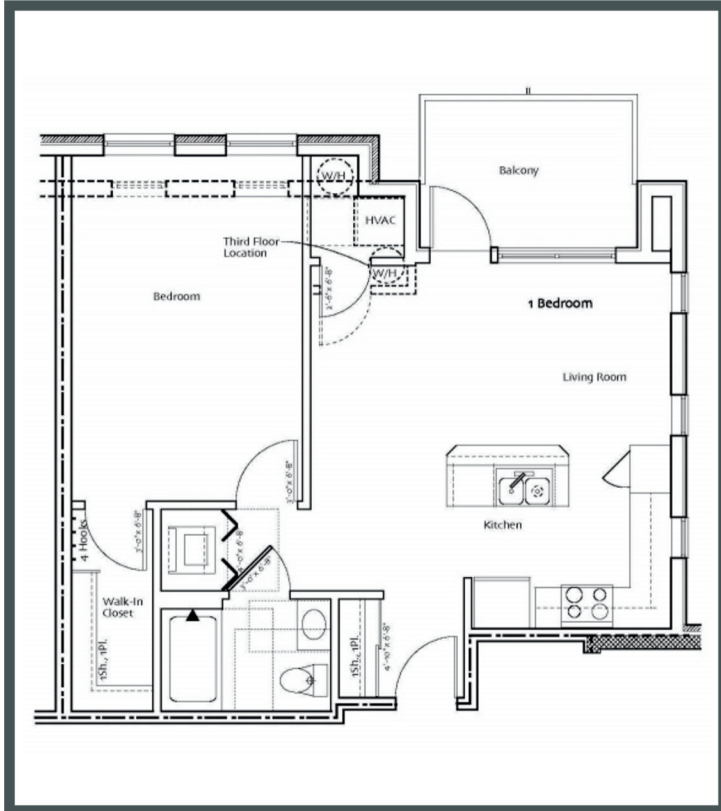

KINSALE Place

Unit 216 - 780 sq ft - 1 Bed/ 1 Bath

Monthly Rent: _____

Availability Date: _____

Underground Parking: _____

Notes: _____

AVANTE
PROPERTIES

Follow Us @AvanteProperties  