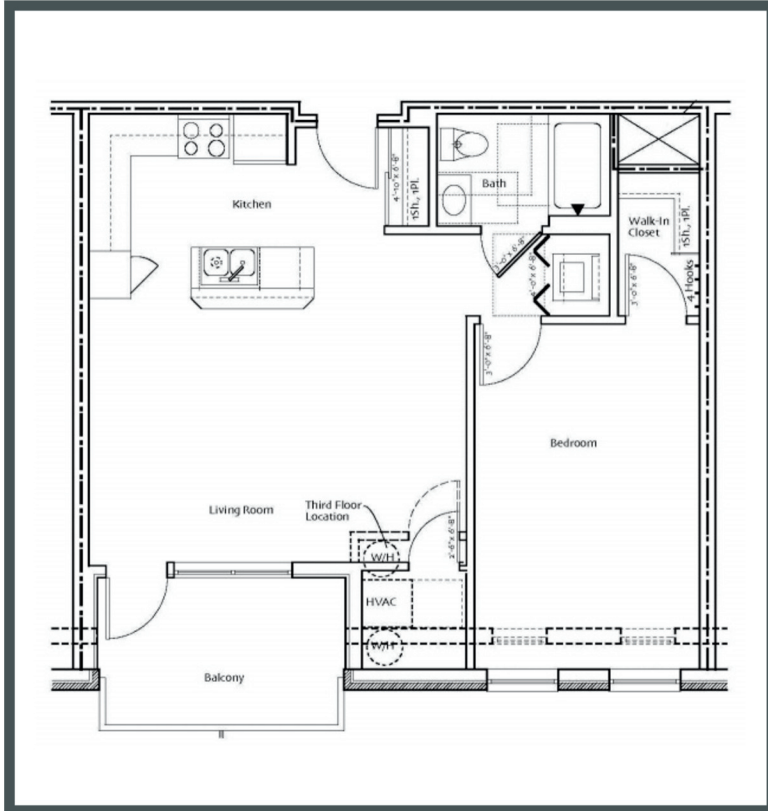

# KINSALE Place

Unit 212 - 800 sq ft - 1 Bed/ 1 Bath

Monthly Rent: \_\_\_\_\_

Availability Date: \_\_\_\_\_

Underground Parking: \_\_\_\_\_

Notes: \_\_\_\_\_

\_\_\_\_\_

\_\_\_\_\_