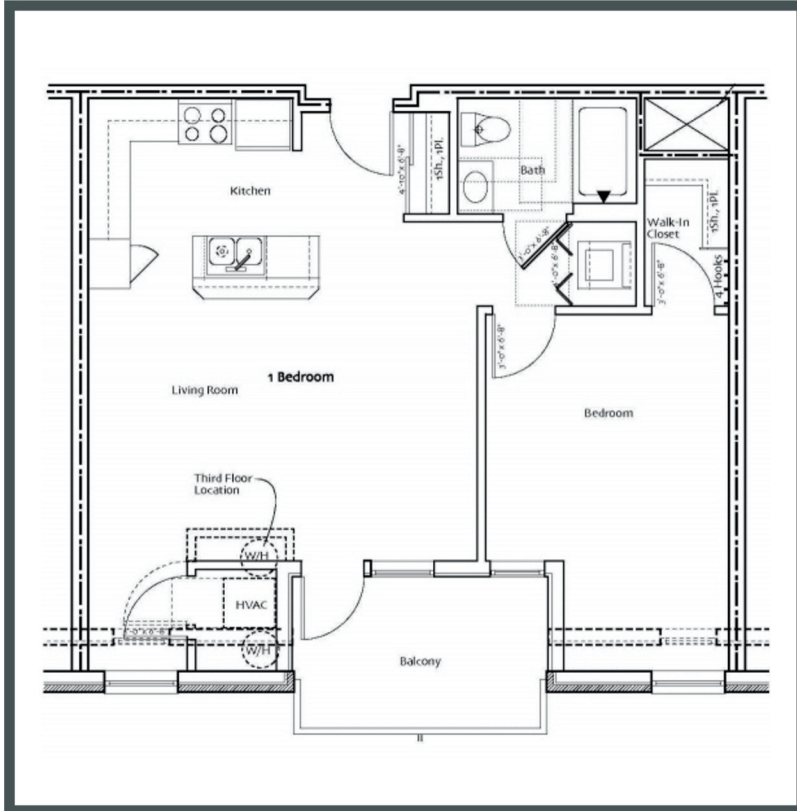

KINSALE Place

Unit 213 - 800 sq ft - 1 Bed/ 1 Bath

Monthly Rent: _____

Availability Date: _____

Underground Parking: _____

Notes: _____

AVANTE
PROPERTIES

Follow Us @AvanteProperties  