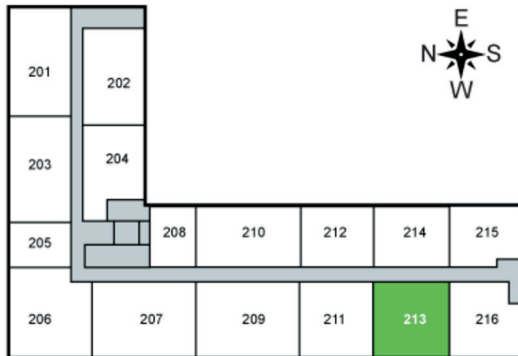

KINSALE Place

Unit 213 - 800 sq ft - 1 Bed/ 1 Bath

Monthly Rent: _____

Availability Date: _____

Underground Parking: _____

Notes: _____

AVANTE
PROPERTIES

Follow Us @AvanteProperties  