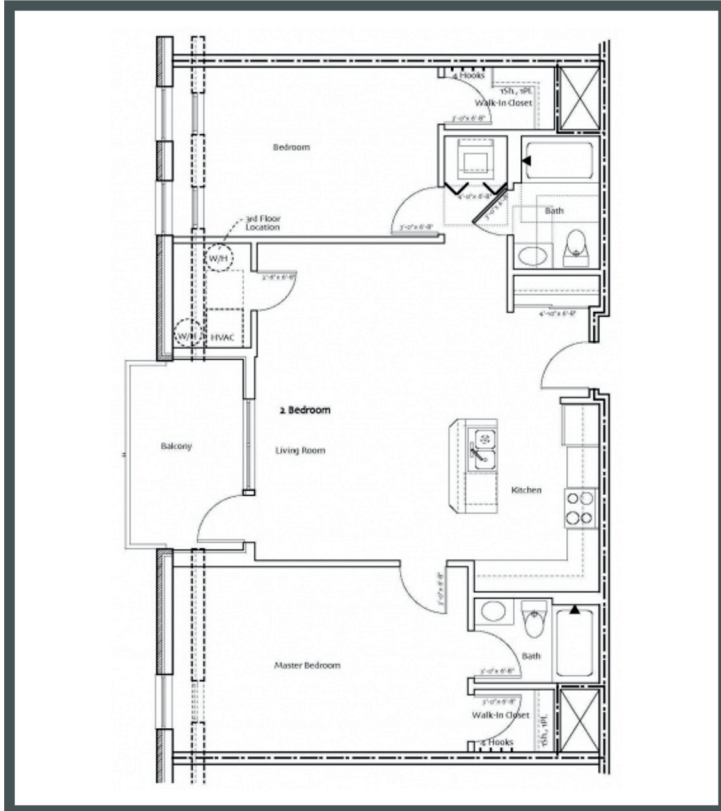

KINSALE Place

Unit 303 - 1050 sq ft - 2 Bed/ 2 Bath

Monthly Rent: _____

Availability Date: _____

Underground Parking: _____

Notes: _____

AVANTE
PROPERTIES

Follow Us @AvanteProperties  