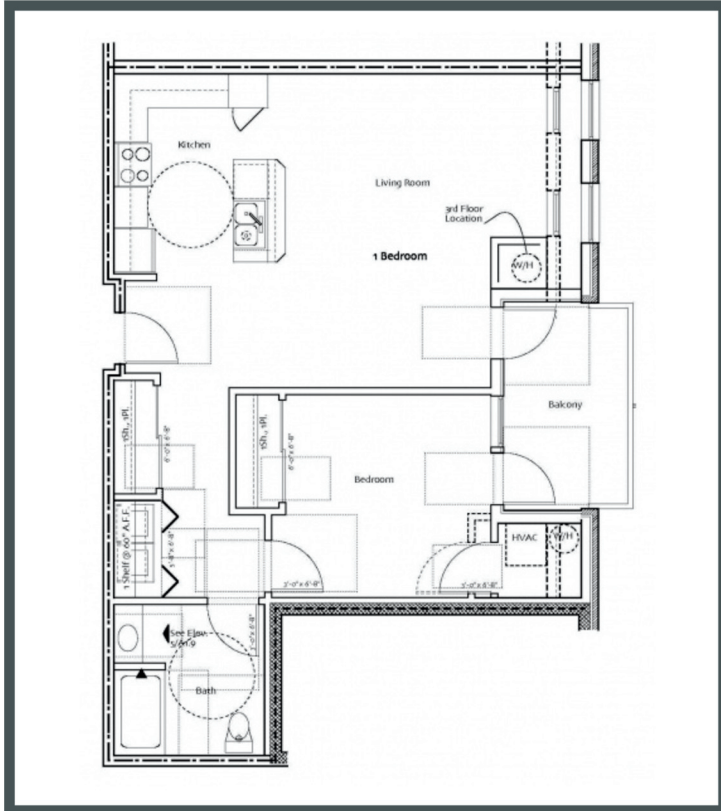

KINSALE Place

Unit 304 - 825 sq ft - 1 Bed/ 1 Bath

Monthly Rent: _____

Availability Date: _____

Underground Parking: _____

Notes: _____

AVANTE
PROPERTIES

Follow Us @AvanteProperties  