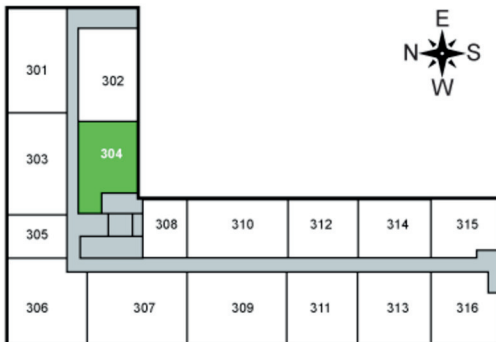

KINSALE Place

Unit 304 - 825 sq ft - 1 Bed/ 1 Bath

Monthly Rent: _____

Availability Date: _____

Underground Parking: _____

Notes: _____

AVANTE
PROPERTIES

Follow Us @AvanteProperties  