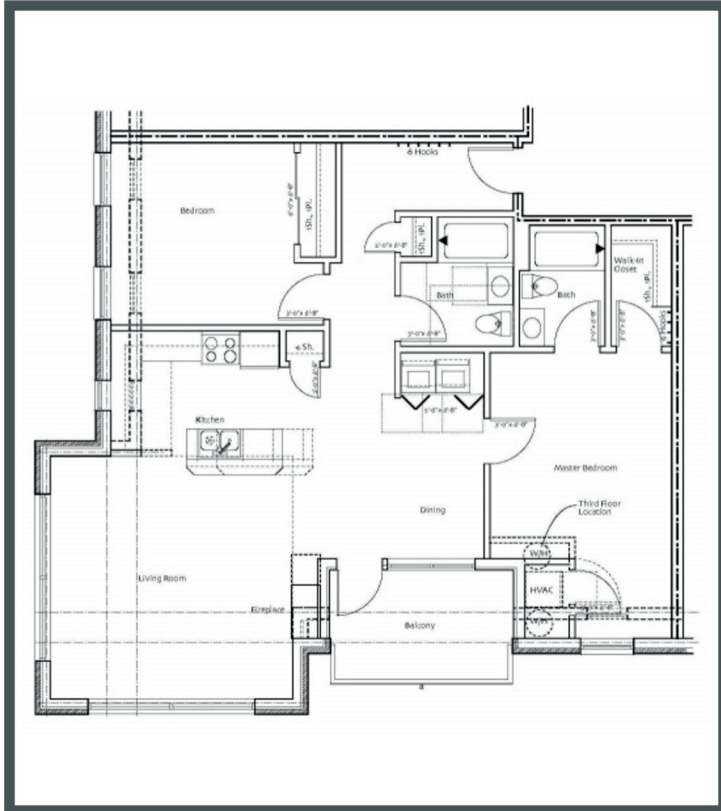

KINSALE Place

Unit 306 - 1,140 sq ft - 2 Bed/ 2 Bath

Monthly Rent: _____

Availability Date: _____

Underground Parking: _____

Notes: _____

AVANTE
PROPERTIES

Follow Us @AvanteProperties  