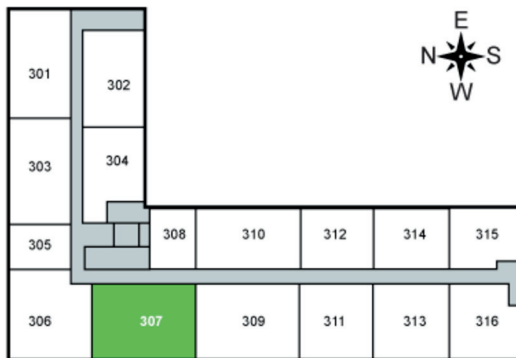

KINSALE Place

Unit 307 - 1050 sq ft - 2 Bed/ 2 Bath

Monthly Rent: _____

Availability Date: _____

Underground Parking: _____

Notes: _____

AVANTE
PROPERTIES

Follow Us @AvanteProperties  