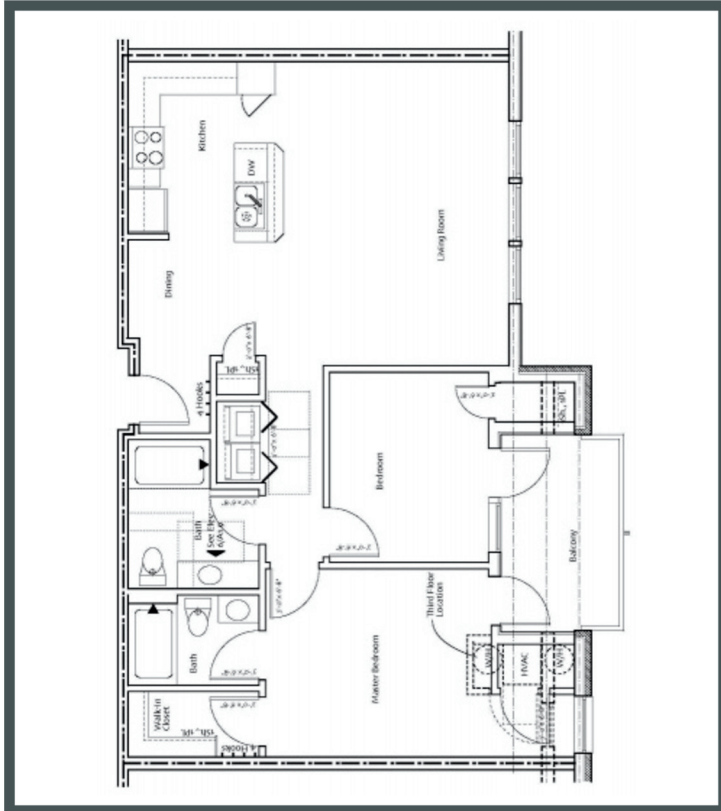

KINSALE Place

Unit 307 - 1050 sq ft - 2 Bed/ 2 Bath

Monthly Rent: _____

Availability Date: _____

Underground Parking: _____

Notes: _____

AVANTE
PROPERTIES

Follow Us @AvanteProperties  