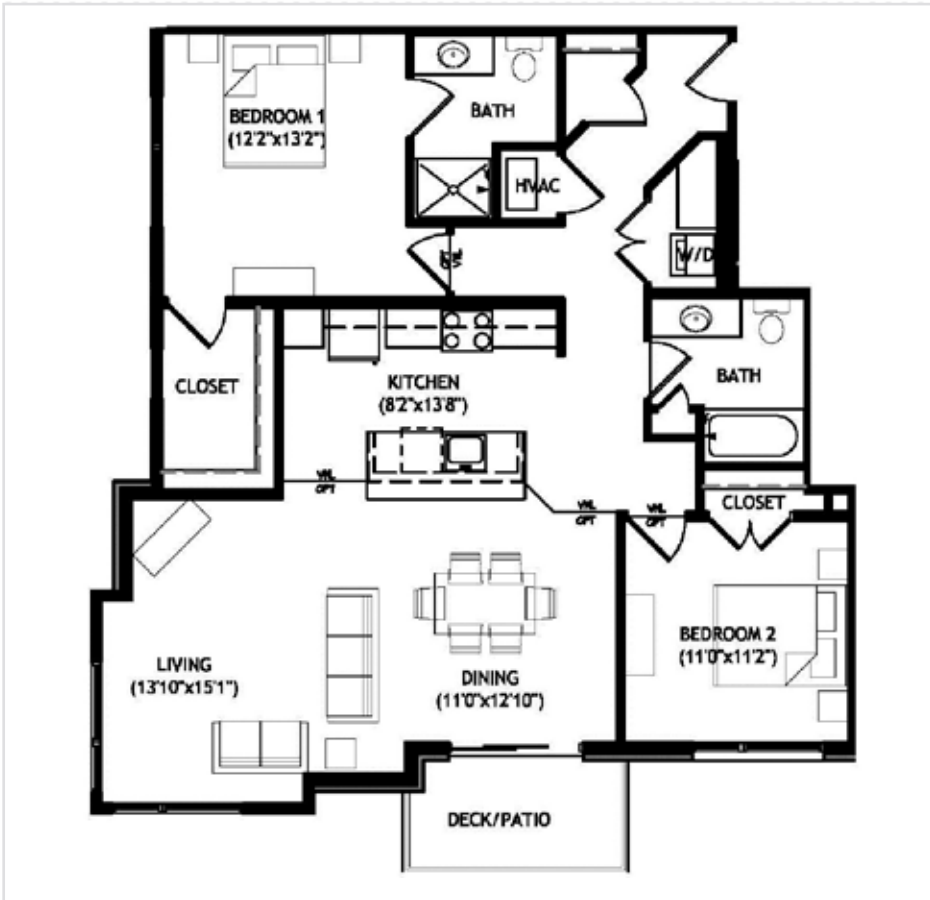

RIVA APARTMENTS
BUILDING TWO

Unit 314

1221 square feet
2 bedrooms
2 bathrooms

LEASING INFORMATION:

Call 608.441.9999

Visit AvanteProperties.com / or email Rent@AvanteProperties.com