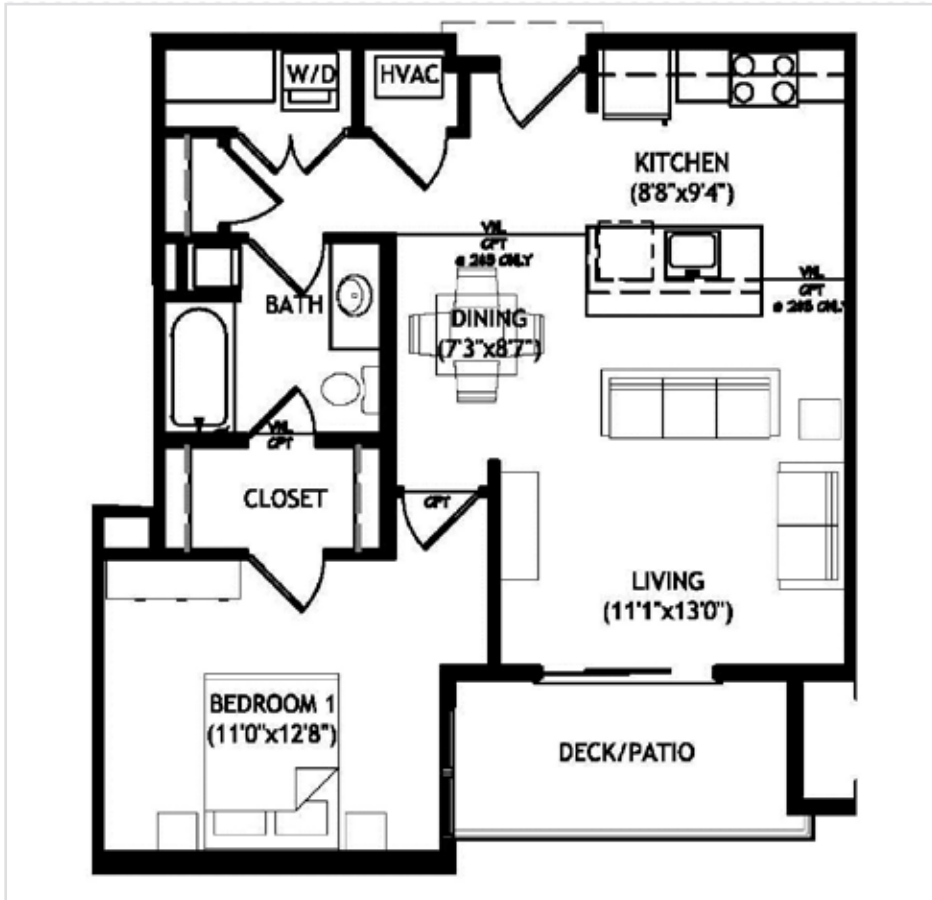

RIVA APARTMENTS
BUILDING TWO

Unit 310

735 square feet
1 bedroom
1 bathroom

LEASING INFORMATION:

Call 608.441.9999

Visit AvanteProperties.com / or email Rent@AvanteProperties.com