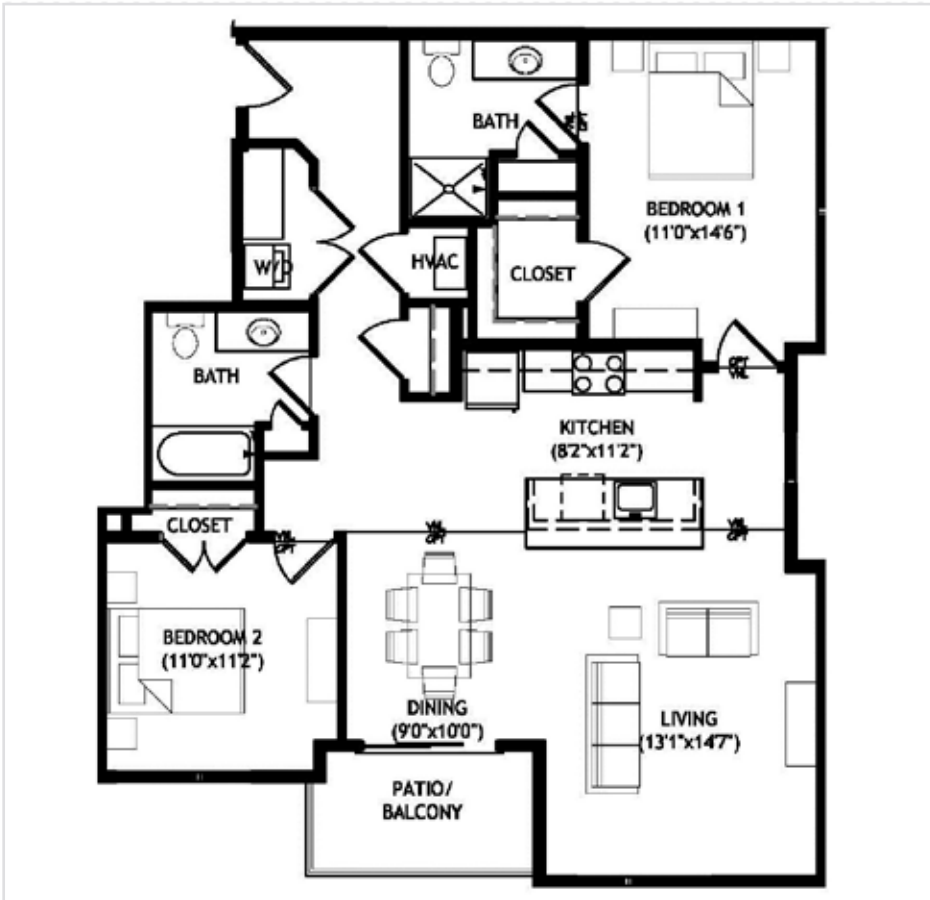

RIVA APARTMENTS
BUILDING TWO

Unit 302

1187 square feet
2 bedroom
2 bathroom

LEASING INFORMATION:

Call 608.441.9999

Visit AvanteProperties.com / or email Rent@AvanteProperties.com