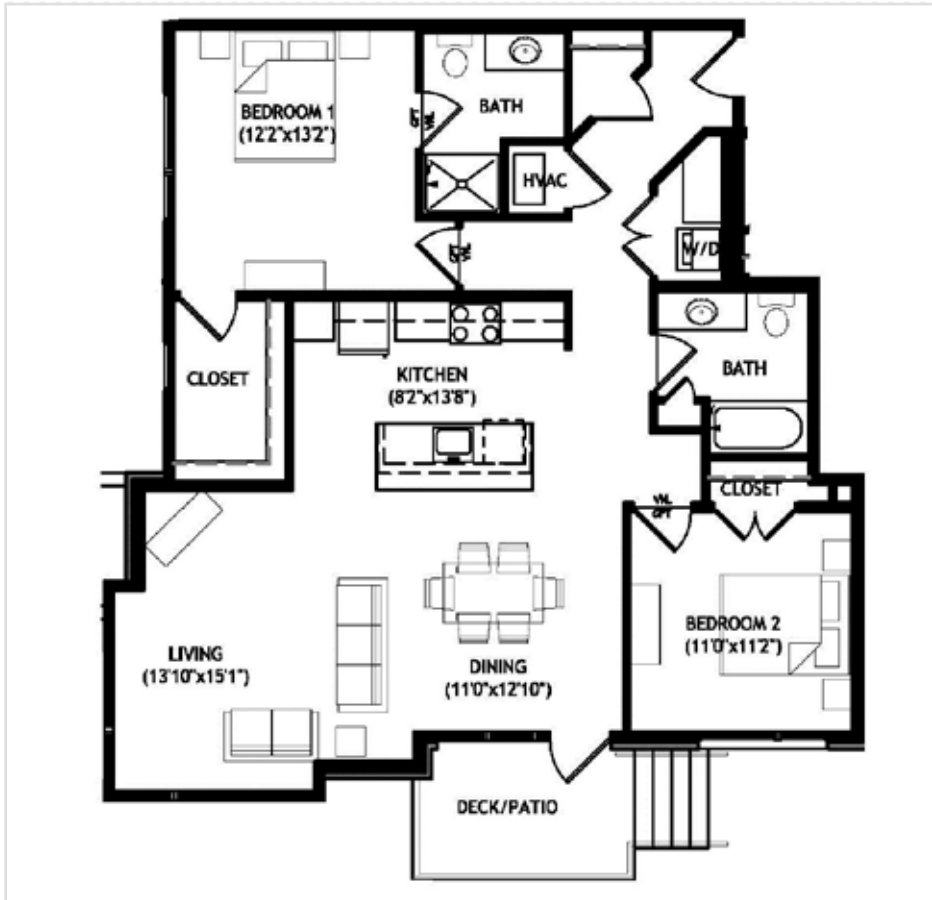

RIVA APARTMENTS
BUILDING TWO

Unit 114

1221 square feet
2 bedrooms
2 bathrooms

LEASING INFORMATION:

Call 608.441.9999

Visit AvanteProperties.com / or email Rent@AvanteProperties.com