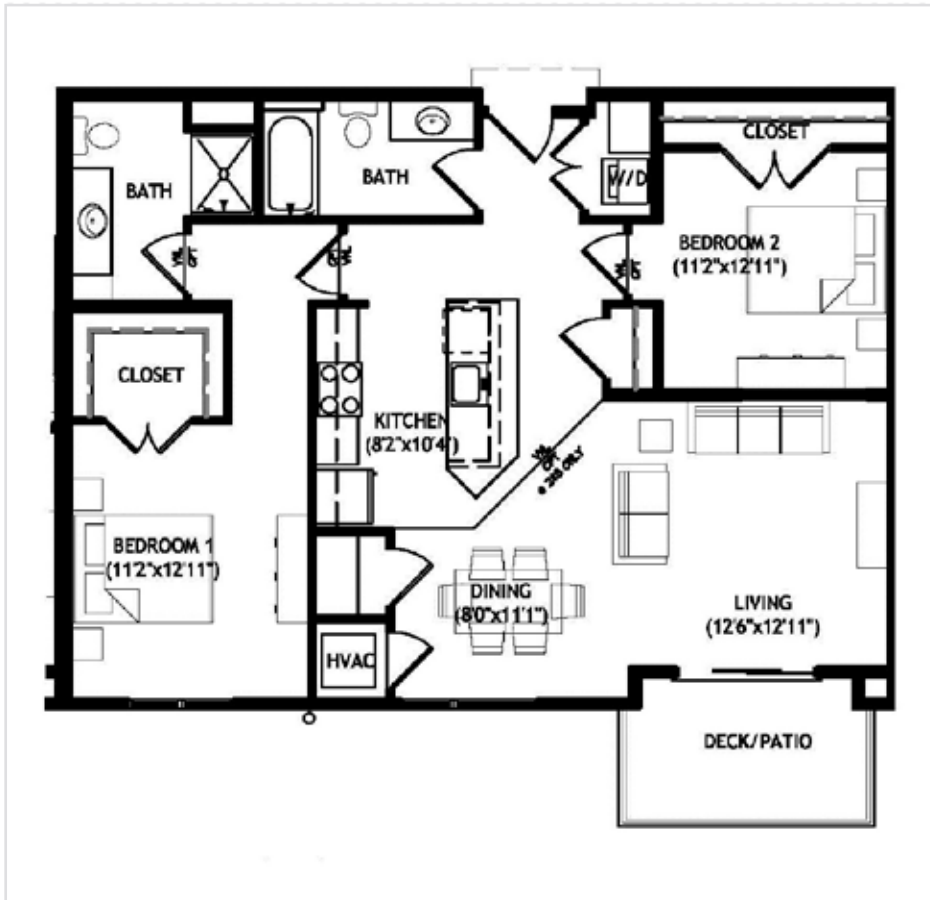

RIVA APARTMENTS
BUILDING ONE

Unit 306

1111 square feet
2 bedrooms
2 bathrooms

LEASING INFORMATION:

Call 608.441.9999

Visit AvanteProperties.com / or email Rent@AvanteProperties.com