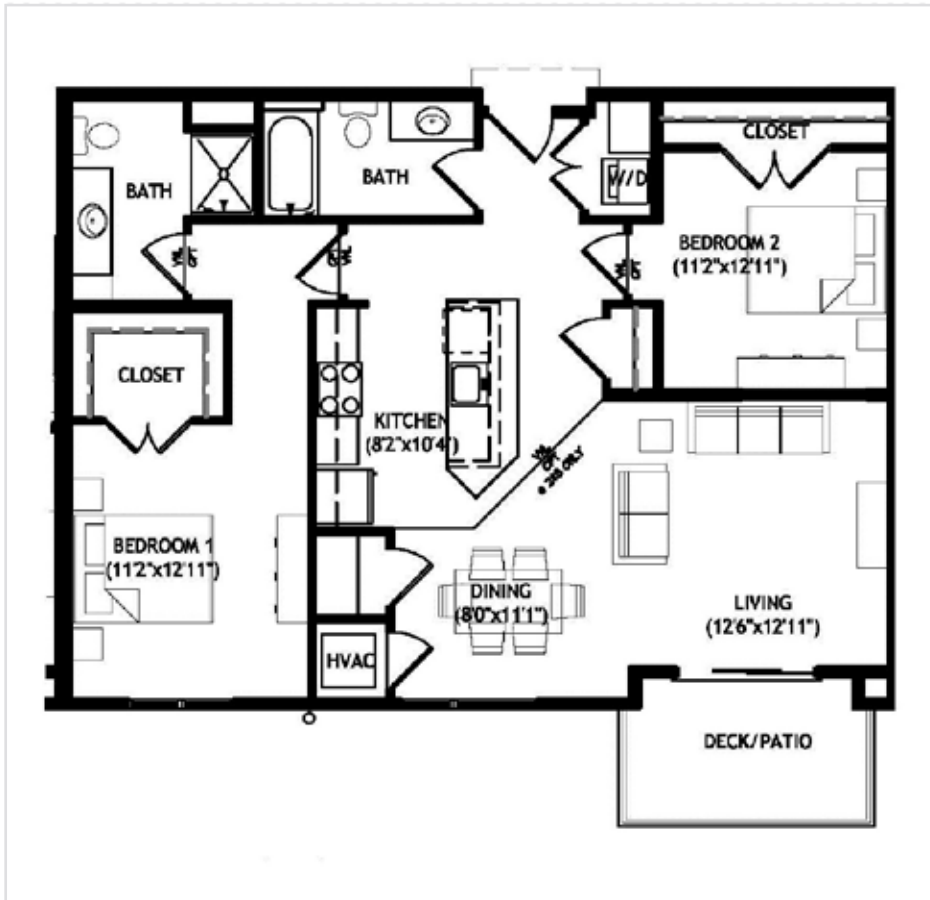

RIVA APARTMENTS
BUILDING ONE

Unit 206

1111 square feet
2 bedrooms
2 bathrooms

LEASING INFORMATION:

Call 608.441.9999

Visit AvanteProperties.com / or email Rent@AvanteProperties.com