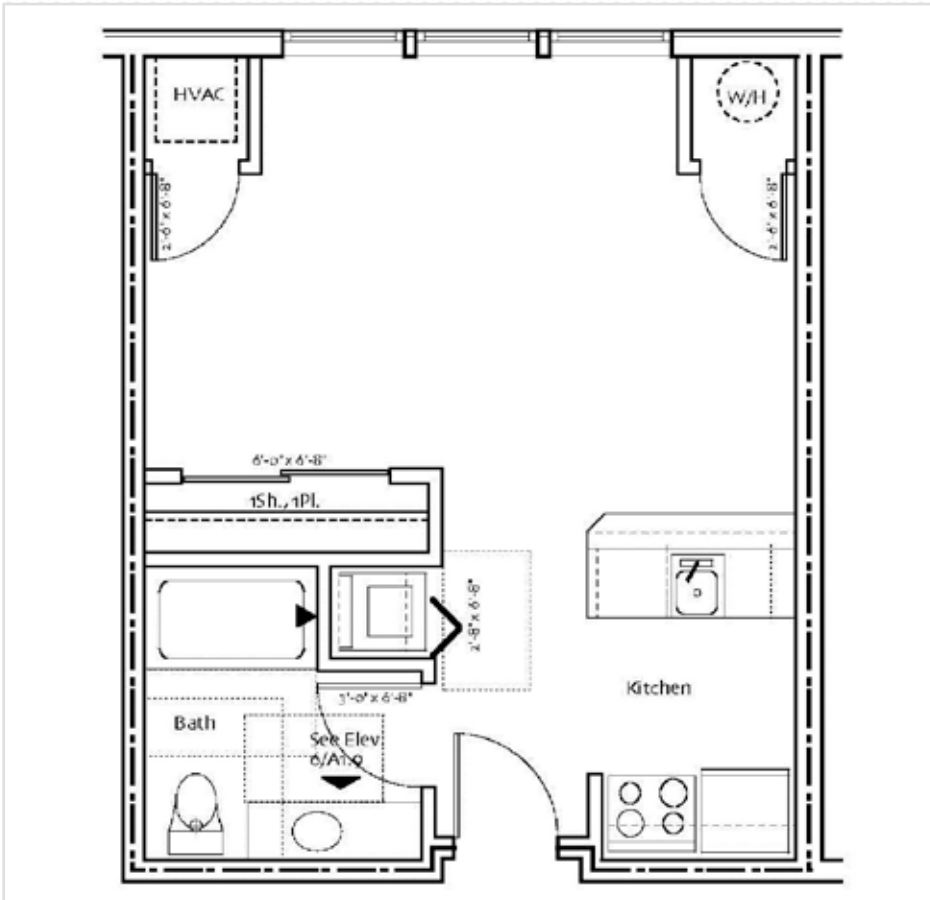

KINSALE PLACE APARTMENTS

Unit 208

440 square feet

Studio

1 bathroom

LEASING INFORMATION:

Call 608.441.9999

Visit AvanteProperties.com / or email Rent@AvanteProperties.com