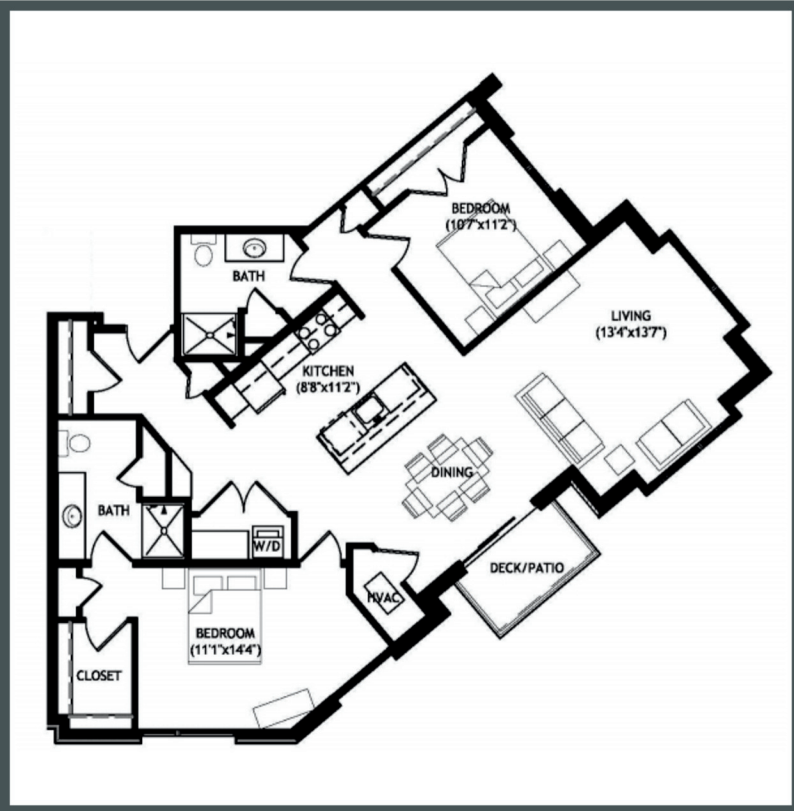

RIVA

APARTMENTS

Unit 3-333 - 1,291 sq ft - 2 Bed / 2 Bath

Monthly Rent: _____

Availability Date: _____

Underground Parking: _____

Notes: _____

AVANTE
PROPERTIES