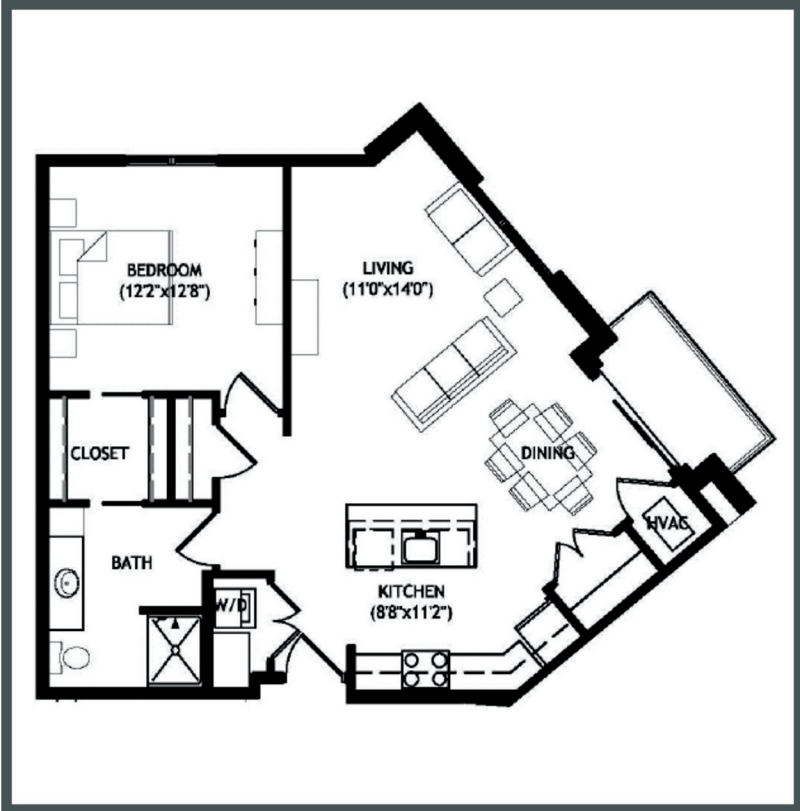

RIVA

APARTMENTS

Unit 3-332 - 867 sq ft - 1 Bed / 1 Bath

Monthly Rent: _____

Availability Date: _____

Underground Parking: _____

Notes: _____

AVANTE
PROPERTIES