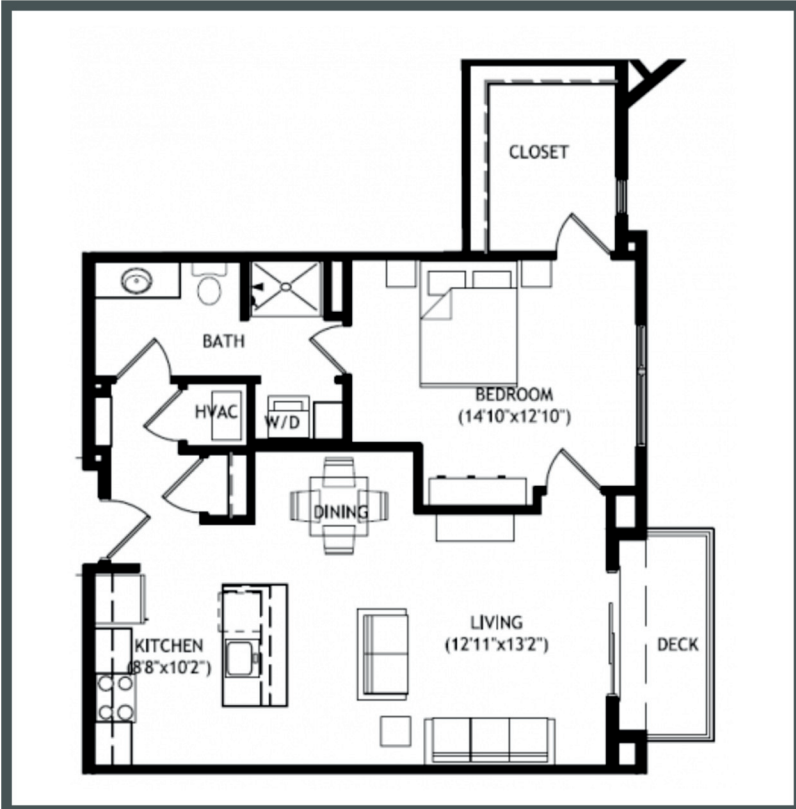

# RIVA

APARTMENTS

Unit 3-331 - 845 sq ft - 1 Bed / 1 Bath

Monthly Rent: \_\_\_\_\_

Availability Date: \_\_\_\_\_

Underground Parking: \_\_\_\_\_

Notes: \_\_\_\_\_

\_\_\_\_\_