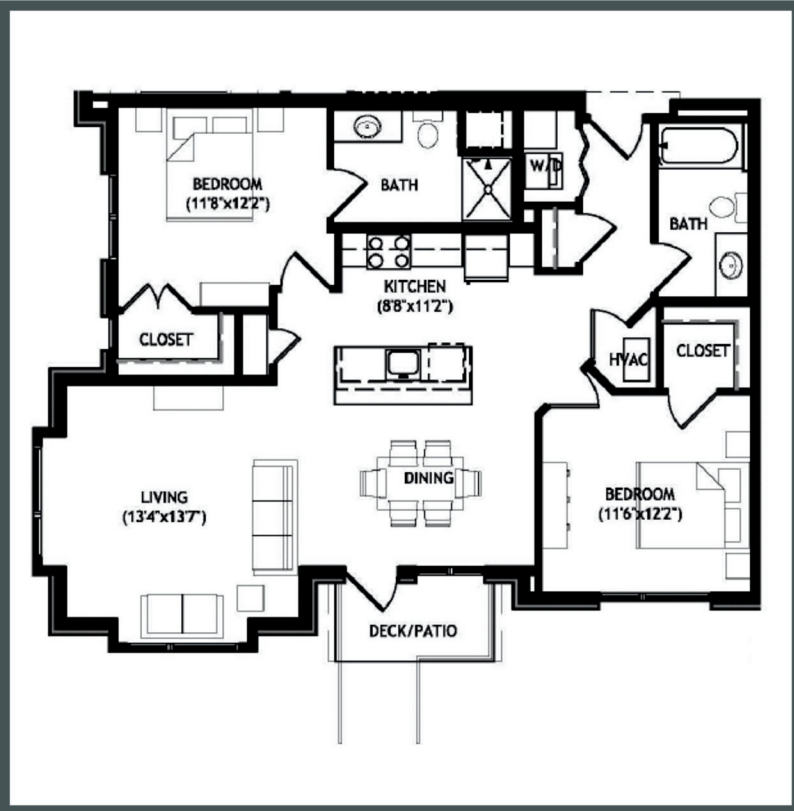

RIVA

APARTMENTS

Unit 3-329 - 1,151 sq ft - 2 Bed / 2 Bath

Monthly Rent: _____

Availability Date: _____

Underground Parking: _____

Notes: _____

AVANTE
PROPERTIES