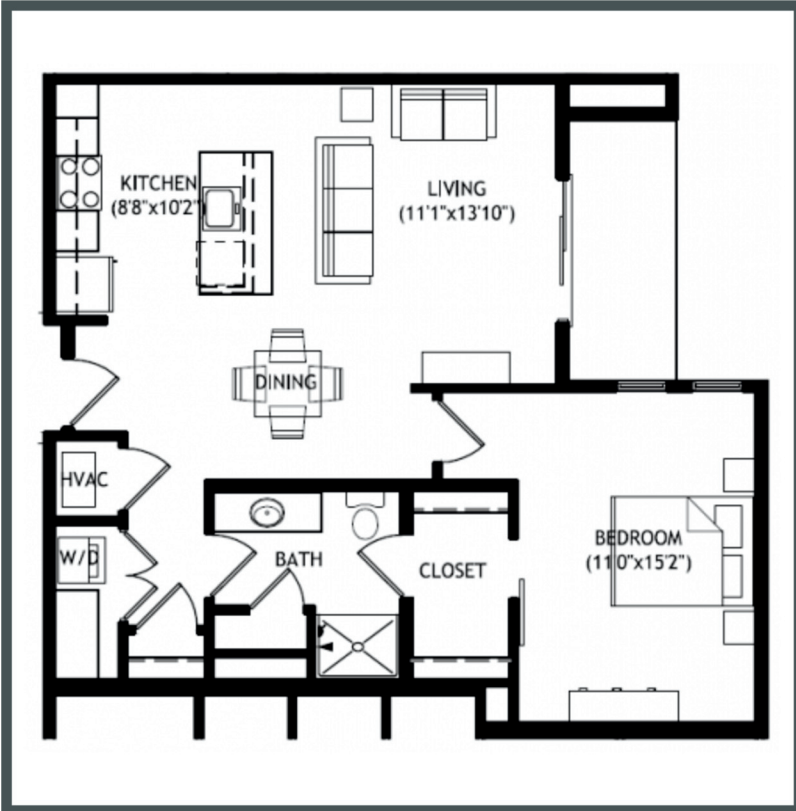

RIVA

APARTMENTS

Unit 3-326 - 830 sq ft - 1 Bed / 1 Bath

Monthly Rent: _____

Availability Date: _____

Underground Parking: _____

Notes: _____

AVANTE
PROPERTIES