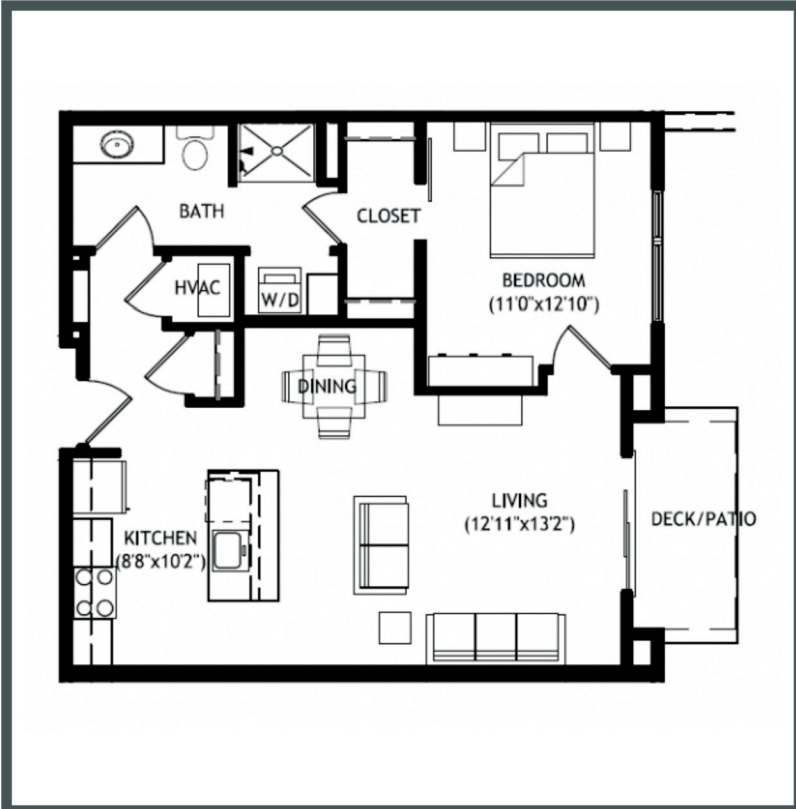

RIVA

APARTMENTS

Unit 3-324 - 763 sq ft - 1 Bed / 1 Bath

Monthly Rent: _____

Availability Date: _____

Underground Parking: _____

Notes: _____

AVANTE
PROPERTIES