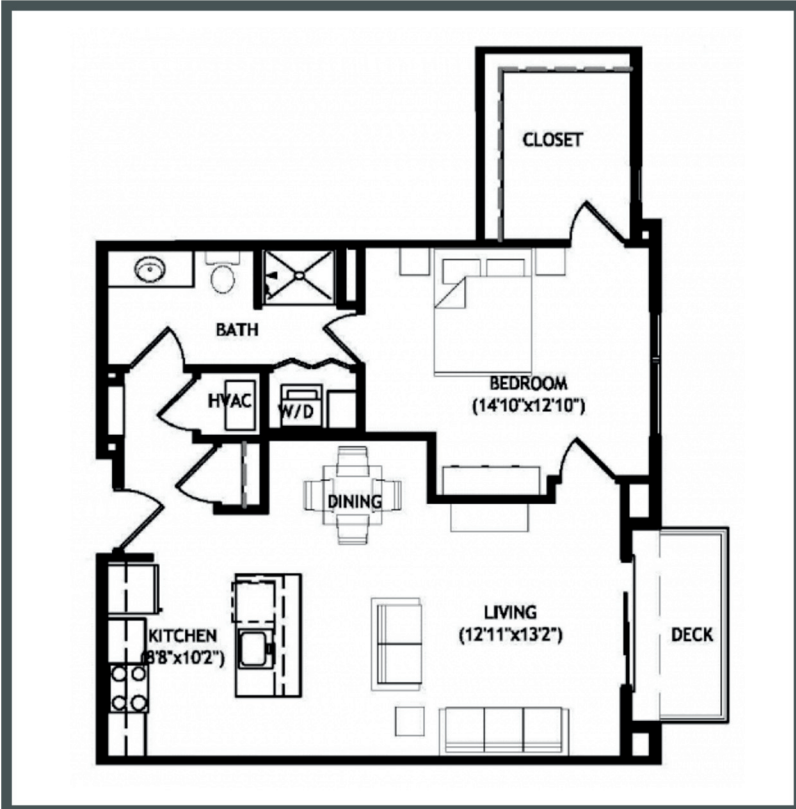

# RIVA

APARTMENTS

Unit 3-322 - 845 sq ft - 1 Bed / 1 Bath

Monthly Rent: \_\_\_\_\_

Availability Date: \_\_\_\_\_

Underground Parking: \_\_\_\_\_

Notes: \_\_\_\_\_

\_\_\_\_\_