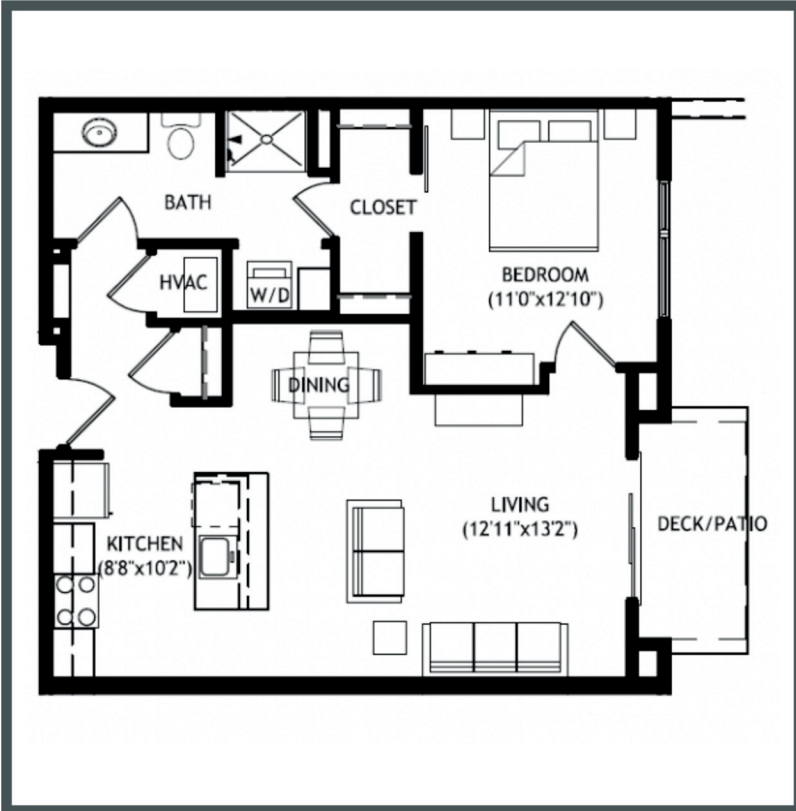

RIVA

APARTMENTS

Unit 3-310 - 763 sq ft - 1 Bed / 1 Bath

Monthly Rent: _____

Availability Date: _____

Underground Parking: _____

Notes: _____

AVANTE
PROPERTIES