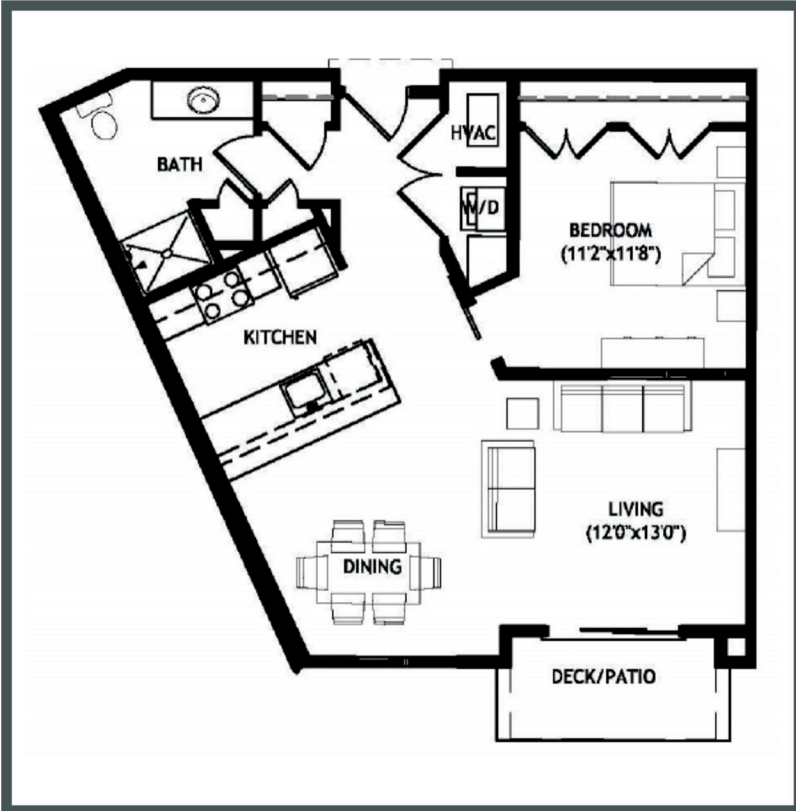

RIVA

APARTMENTS

Unit 3-308 - 815 sq ft - 1 Bed / 1 Bath

Monthly Rent: _____

Availability Date: _____

Underground Parking: _____

Notes: _____

AVANTE
PROPERTIES