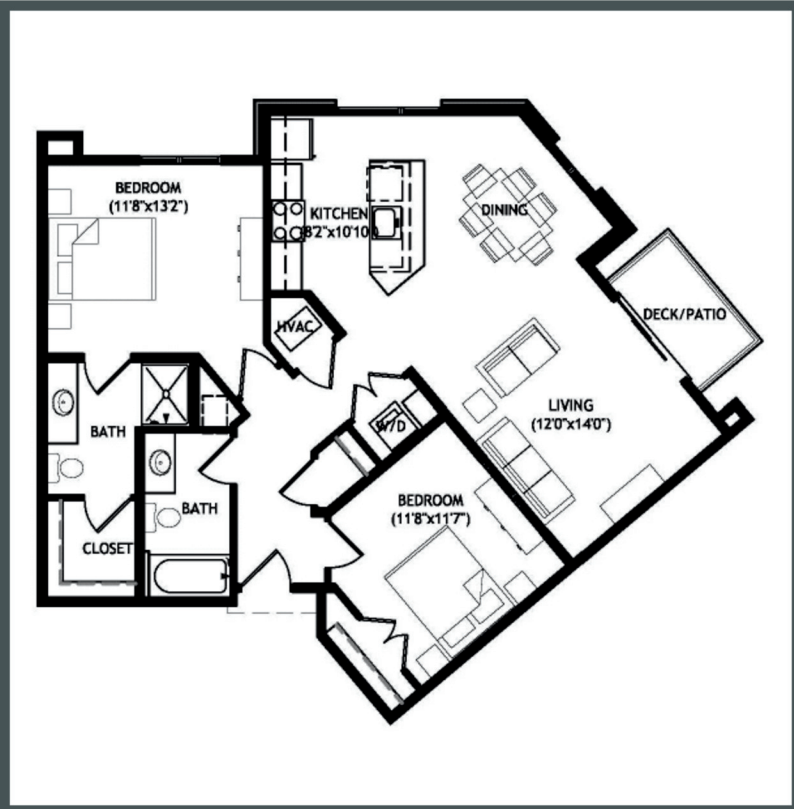

RIVA

APARTMENTS

Unit 3-307 - 1,098 sq ft - 2 Bed / 2 Bath

Monthly Rent: _____

Availability Date: _____

Underground Parking: _____

Notes: _____

AVANTE
PROPERTIES