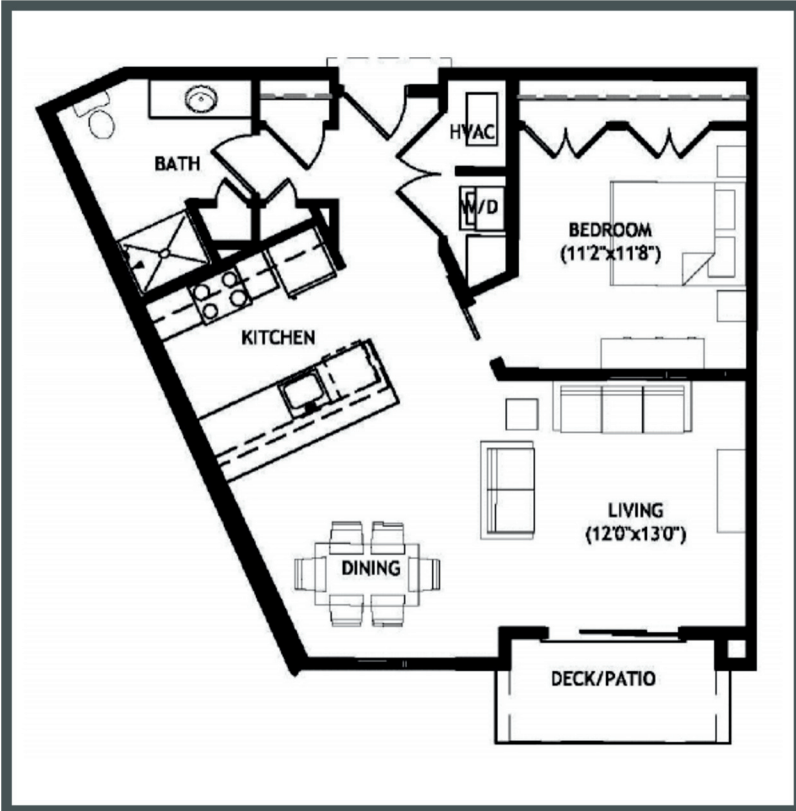

RIVA

APARTMENTS

Unit 3-306 - 815 sq ft - 1 Bed / 1 Bath

Monthly Rent: _____

Availability Date: _____

Underground Parking: _____

Notes: _____

AVANTE
PROPERTIES