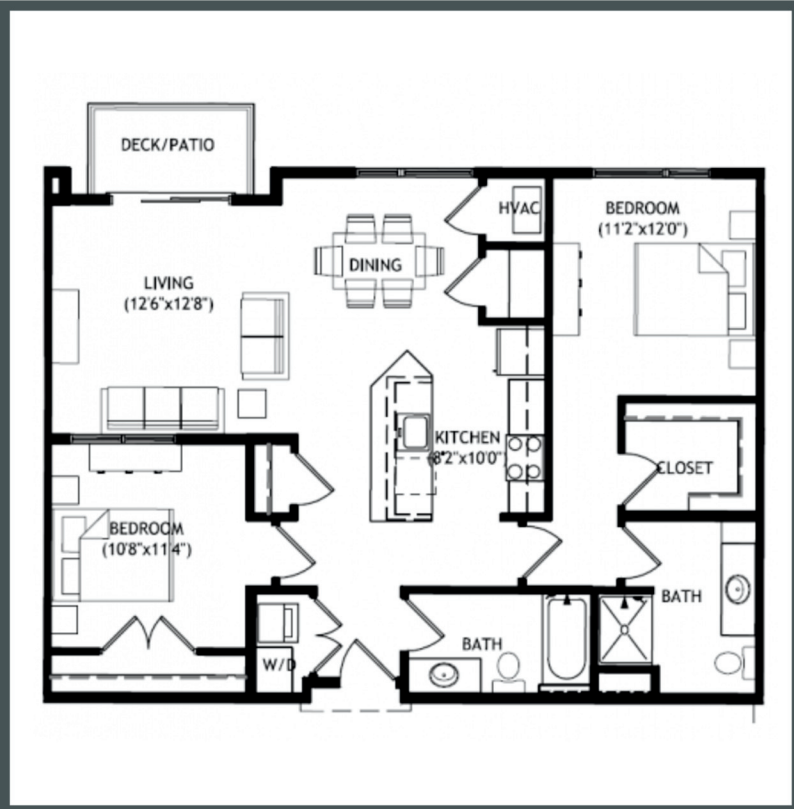

RIVA

APARTMENTS

Unit 3-303 - 1,111 sq ft - 2 Bed / 2 Bath

Monthly Rent: _____

Availability Date: _____

Underground Parking: _____

Notes: _____

AVANTE
PROPERTIES