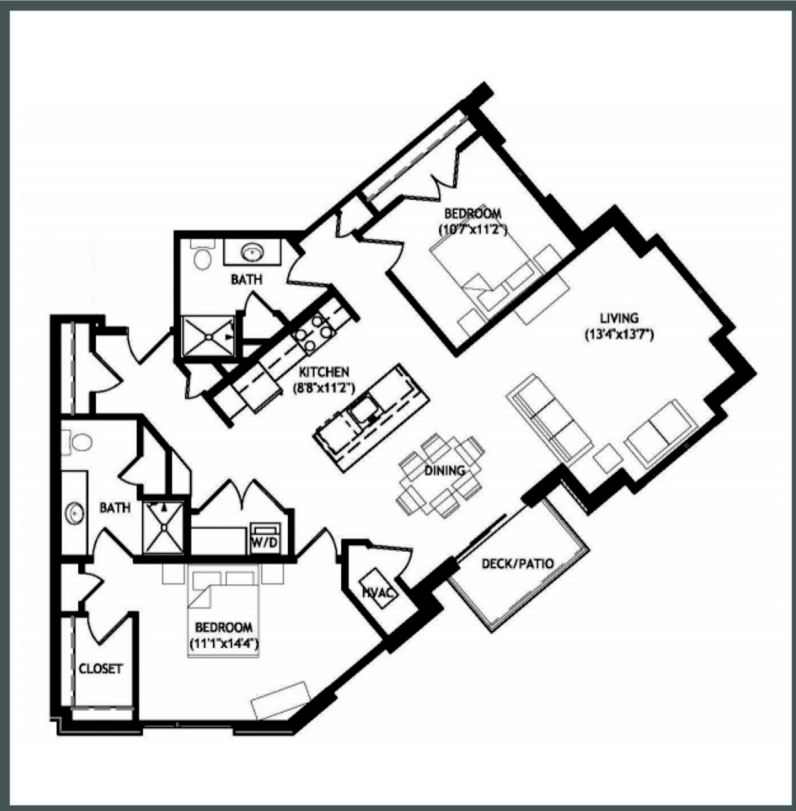

RIVA

APARTMENTS

Unit 3-233 - 1,291 sq ft - 2 Bed / 2 Bath

Monthly Rent: _____

Availability Date: _____

Underground Parking: _____

Notes: _____

AVANTE
PROPERTIES