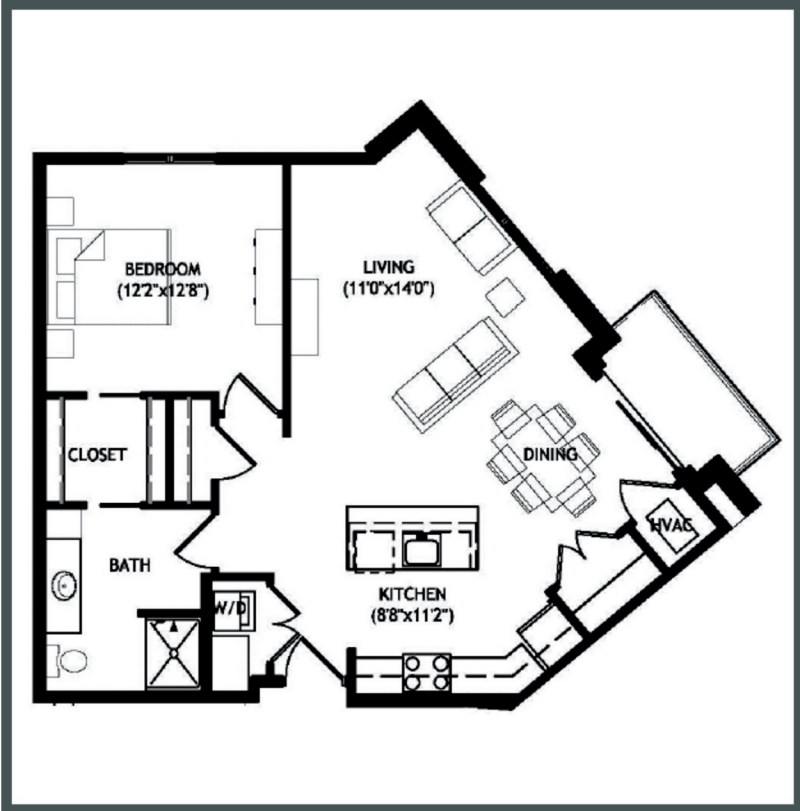

# RIVA

APARTMENTS

Unit 3-232 - 867 sq ft - 1 Bed / 1 Bath

Monthly Rent: \_\_\_\_\_

Availability Date: \_\_\_\_\_

Underground Parking: \_\_\_\_\_

Notes: \_\_\_\_\_

\_\_\_\_\_