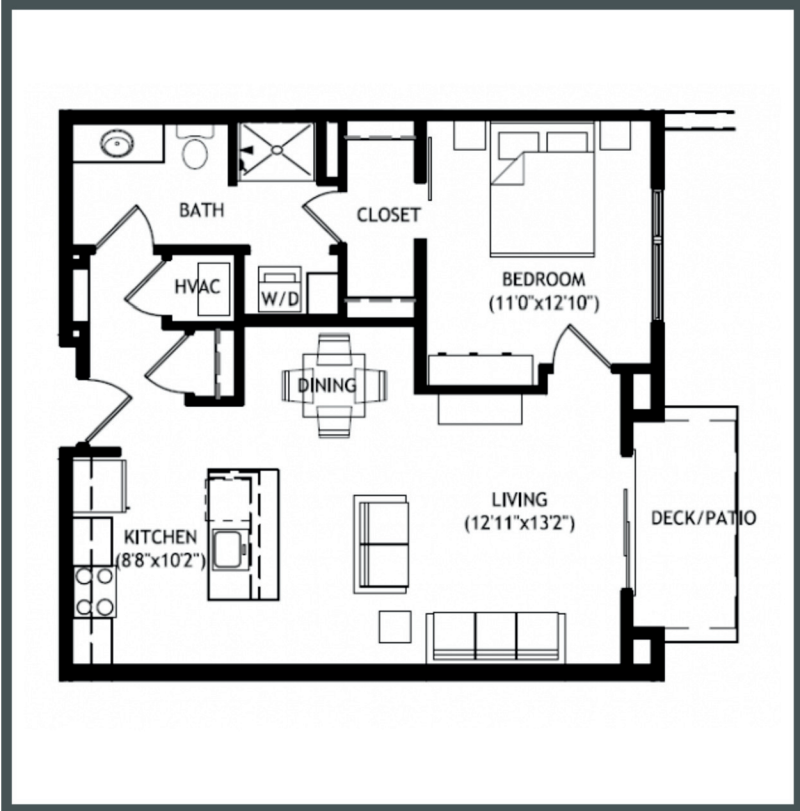

RIVA

APARTMENTS

Unit 3-227 - 763 sq ft - 1 Bed / 1 Bath

Monthly Rent: _____

Availability Date: _____

Underground Parking: _____

Notes: _____

AVANTE
PROPERTIES