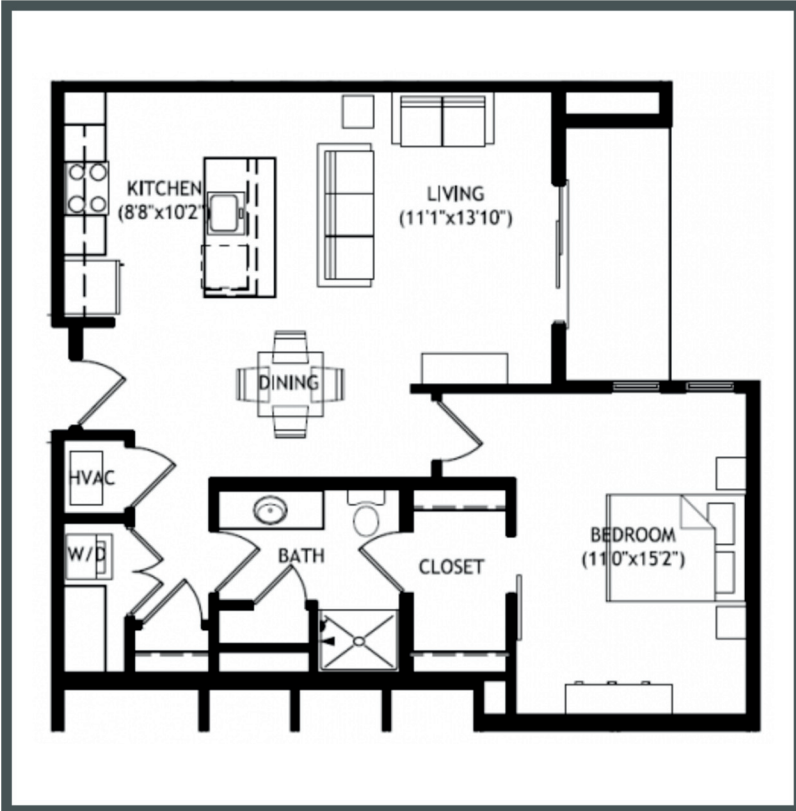

# RIVA

APARTMENTS

Unit 3-226 - 830 sq ft - 1 Bed / 1 Bath

Monthly Rent: \_\_\_\_\_

Availability Date: \_\_\_\_\_

Underground Parking: \_\_\_\_\_

Notes: \_\_\_\_\_

\_\_\_\_\_