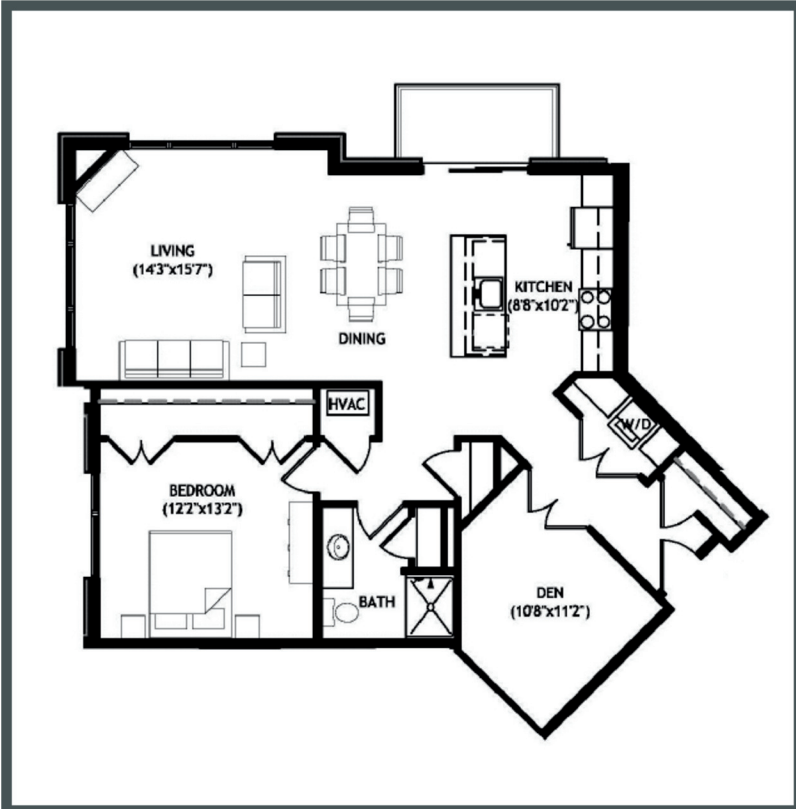

RIVA

APARTMENTS

Unit 3-217 - 1,109 sq ft - 1 Bed + Den

Monthly Rent: _____

Availability Date: _____

Underground Parking: _____

Notes: _____

AVANTE
PROPERTIES