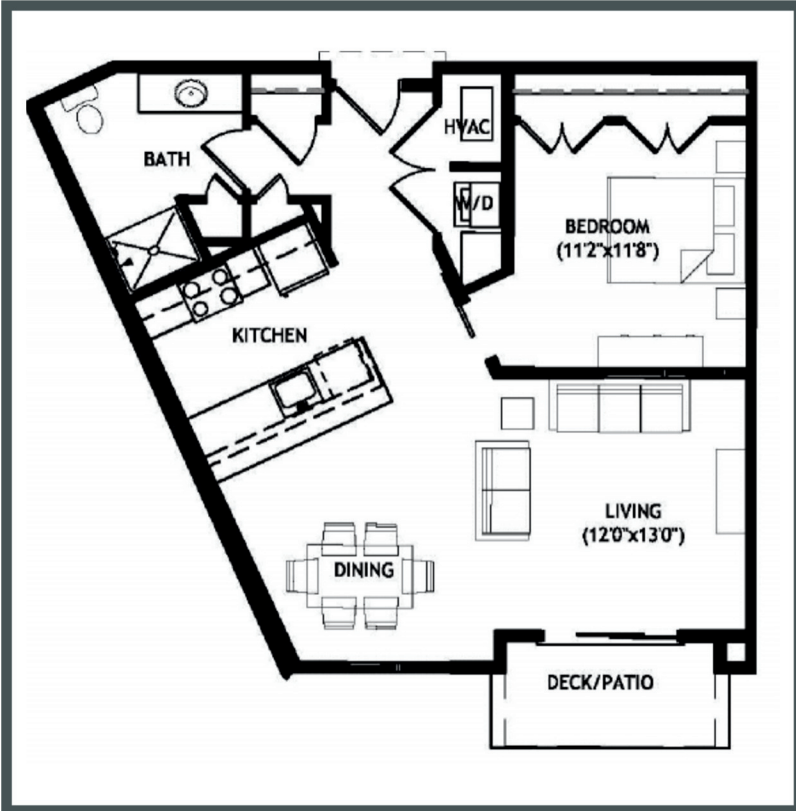

# RIVA

APARTMENTS

Unit 3-208 - 815 sq ft - 1 Bed / 1 Bath

Monthly Rent: \_\_\_\_\_

Availability Date: \_\_\_\_\_

Underground Parking: \_\_\_\_\_

Notes: \_\_\_\_\_

\_\_\_\_\_