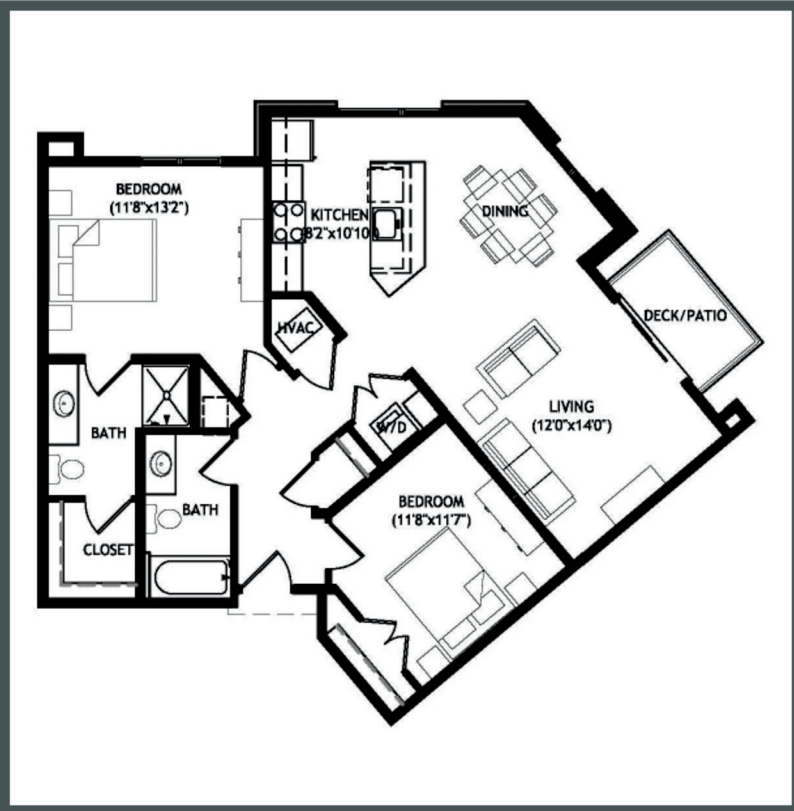

## APARTMENTS

Unit 3-207 - 1,098 sq ft - 2 Bed / 2 Bath

Monthly Rent: \_\_\_\_\_

Availability Date: \_\_\_\_\_

Underground Parking: \_\_\_\_\_

Notes: \_\_\_\_\_

\_\_\_\_\_

\_\_\_\_\_