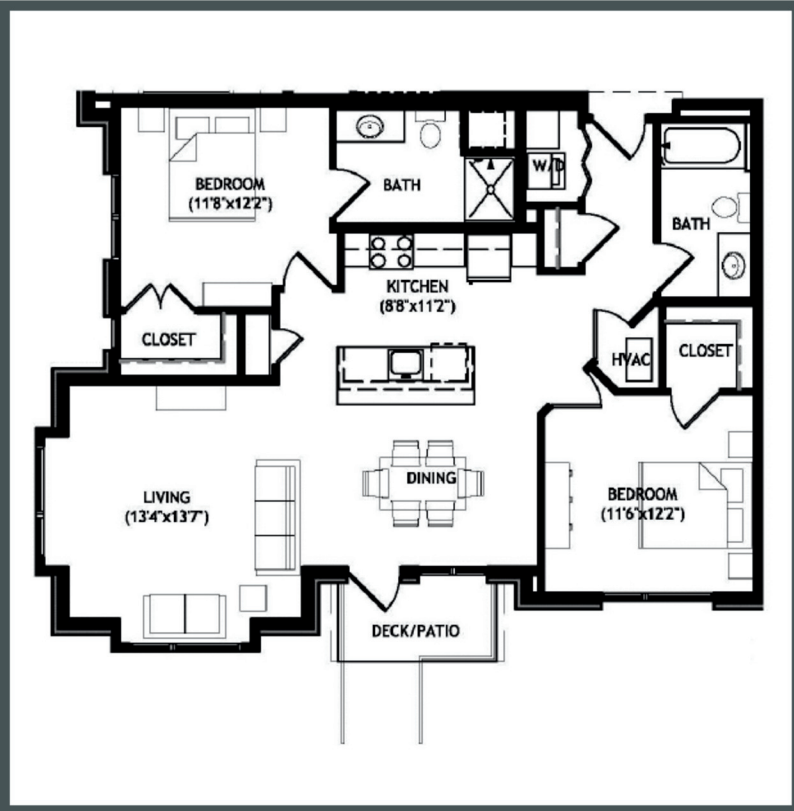

RIVA

APARTMENTS

Unit 3-129 - 1,151 sq ft - 2 Bed / 2 Bath

Monthly Rent: _____

Availability Date: _____

Underground Parking: _____

Notes: _____

AVANTE
PROPERTIES