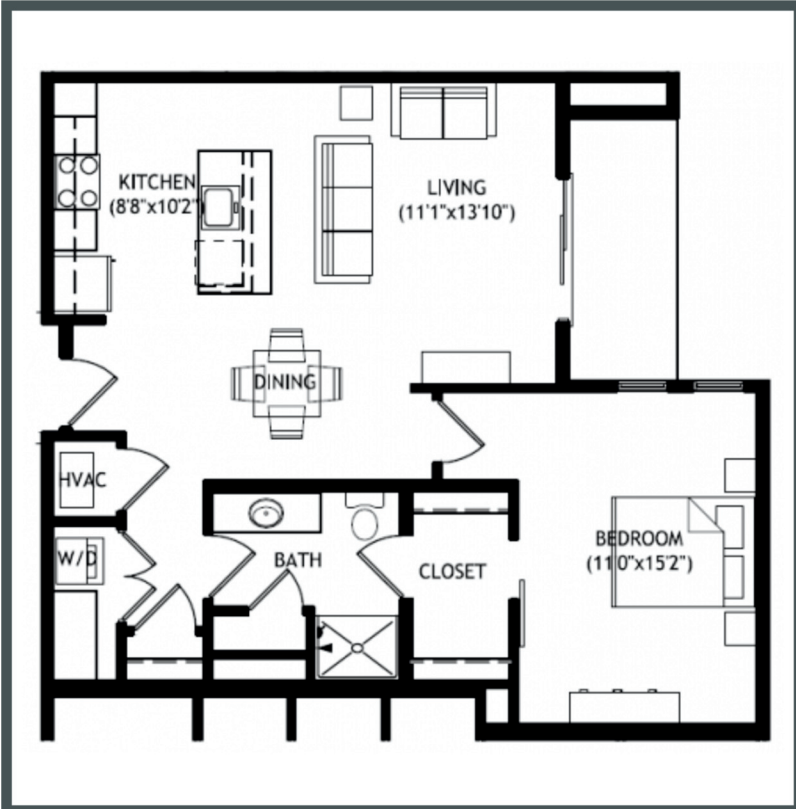

RIVA

APARTMENTS

Unit 3-126 - 830 sq ft - 1 Bed / 1 Bath

Monthly Rent: _____

Availability Date: _____

Underground Parking: _____

Notes: _____

AVANTE
PROPERTIES