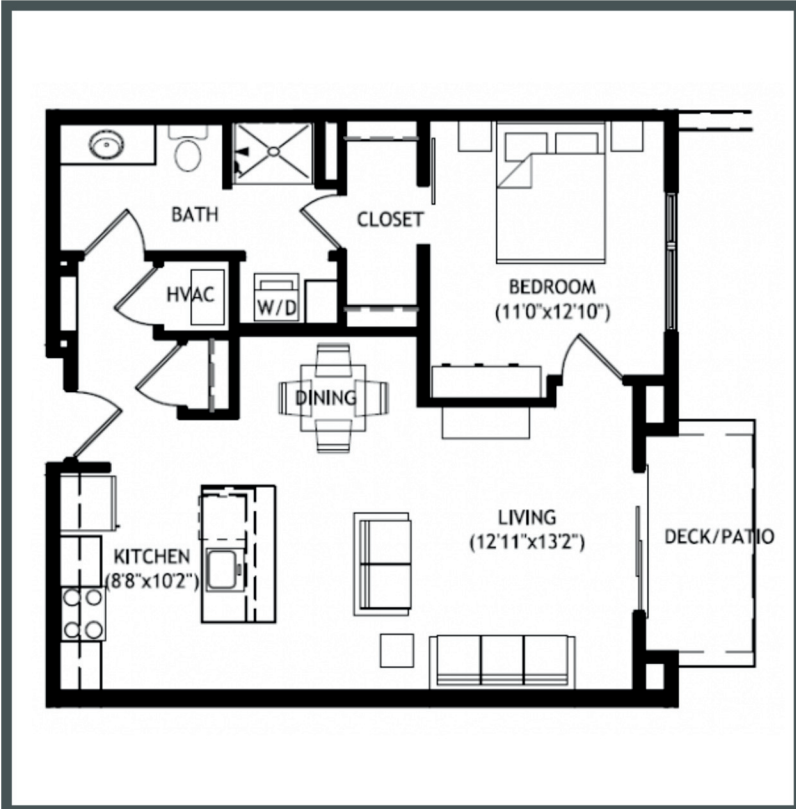

# RIVA

APARTMENTS

Unit 3-124 - 763 sq ft - 1 Bed / 1 Bath

Monthly Rent: \_\_\_\_\_

Availability Date: \_\_\_\_\_

Underground Parking: \_\_\_\_\_

Notes: \_\_\_\_\_

\_\_\_\_\_