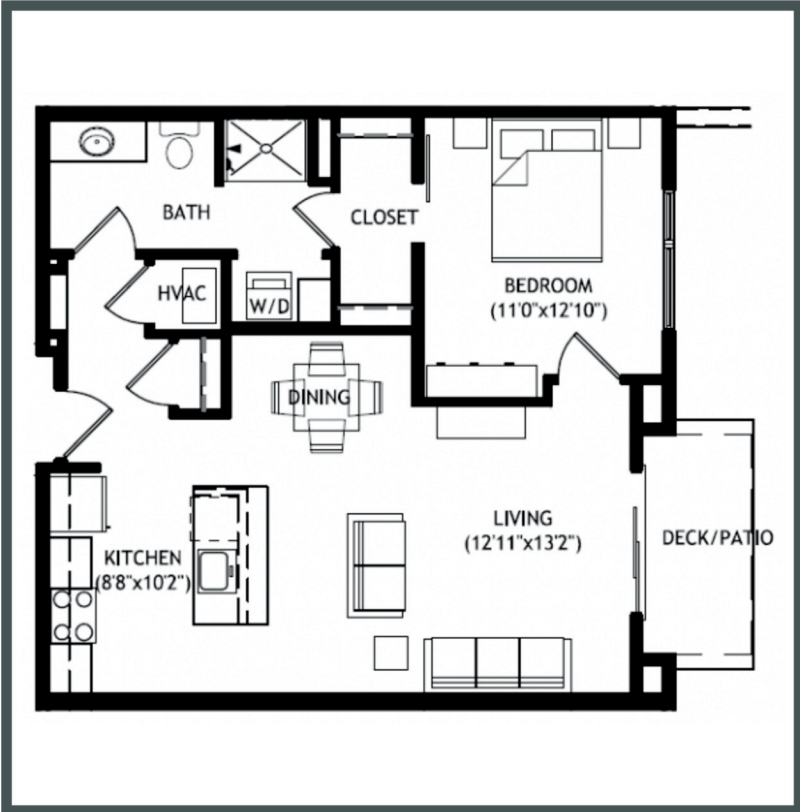

RIVA

APARTMENTS

Unit 3-121 - 763 sq ft - Bed / 1 Bath

Monthly Rent: _____

Availability Date: _____

Underground Parking: _____

Notes: _____

AVANTE
PROPERTIES