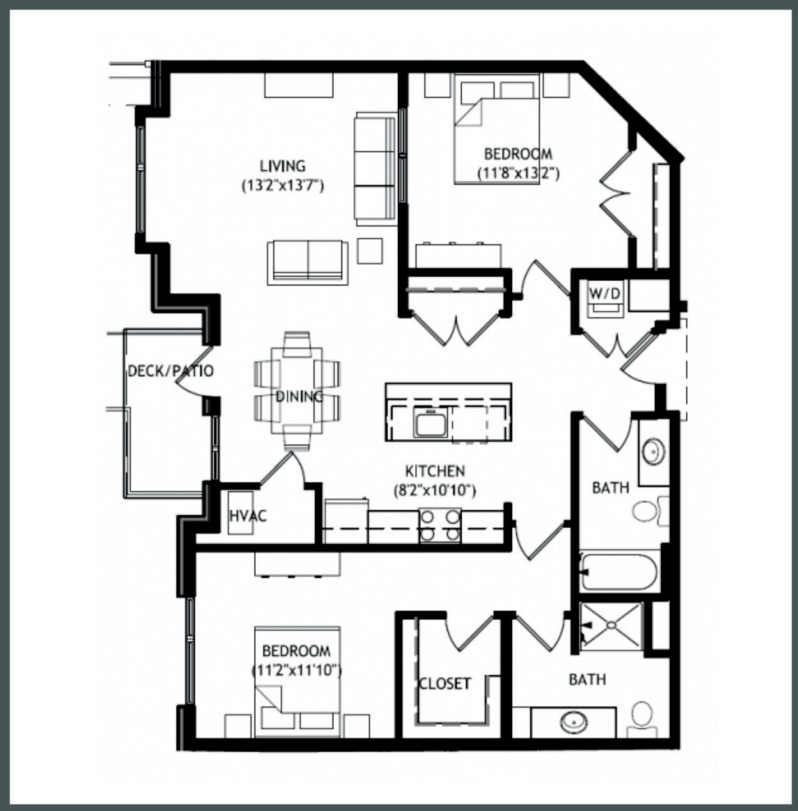

RIVA

APARTMENTS

Unit 3-119 - 1,153 sq ft - 2 Bed / 2 Bath

Monthly Rent: _____

Availability Date: _____

Underground Parking: _____

Notes: _____

AVANTE
PROPERTIES