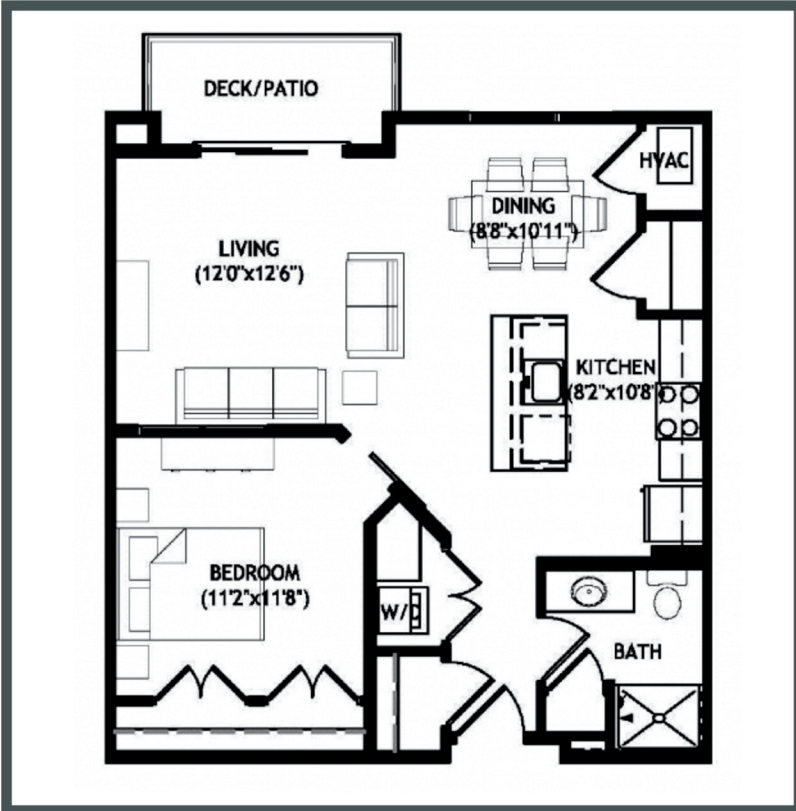

RIVA

APARTMENTS

Unit 3-113 - 763 sq ft - 1 Bed / 1 Bath

Monthly Rent: _____

Availability Date: _____

Underground Parking: _____

Notes: _____

AVANTE
PROPERTIES