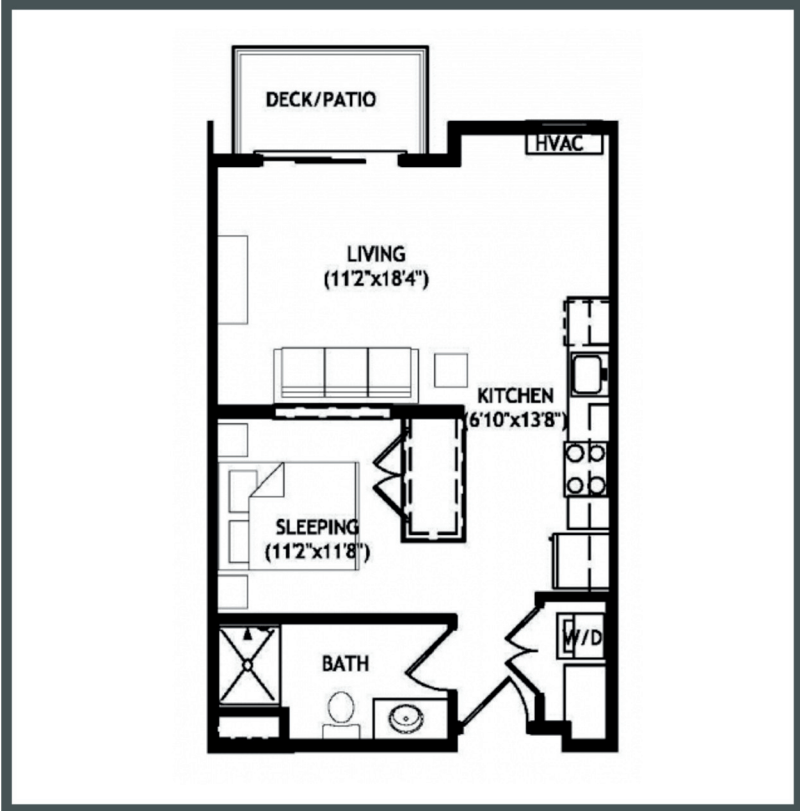

RIVA

APARTMENTS

Unit 3-111 - 530 sq ft - Studio

Monthly Rent: _____

Availability Date: _____

Underground Parking: _____

Notes: _____

AVANTE
PROPERTIES