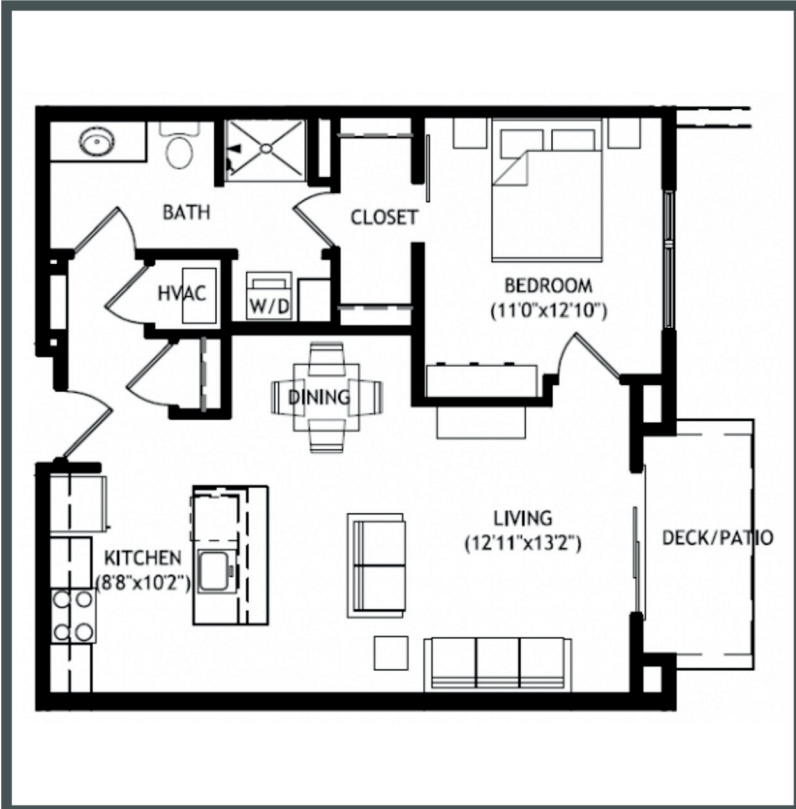

# RIVA

APARTMENTS

Unit 3-110 - 763 sq ft - 1 Bed / 1 Bath

Monthly Rent: \_\_\_\_\_

Availability Date: \_\_\_\_\_

Underground Parking: \_\_\_\_\_

Notes: \_\_\_\_\_

\_\_\_\_\_