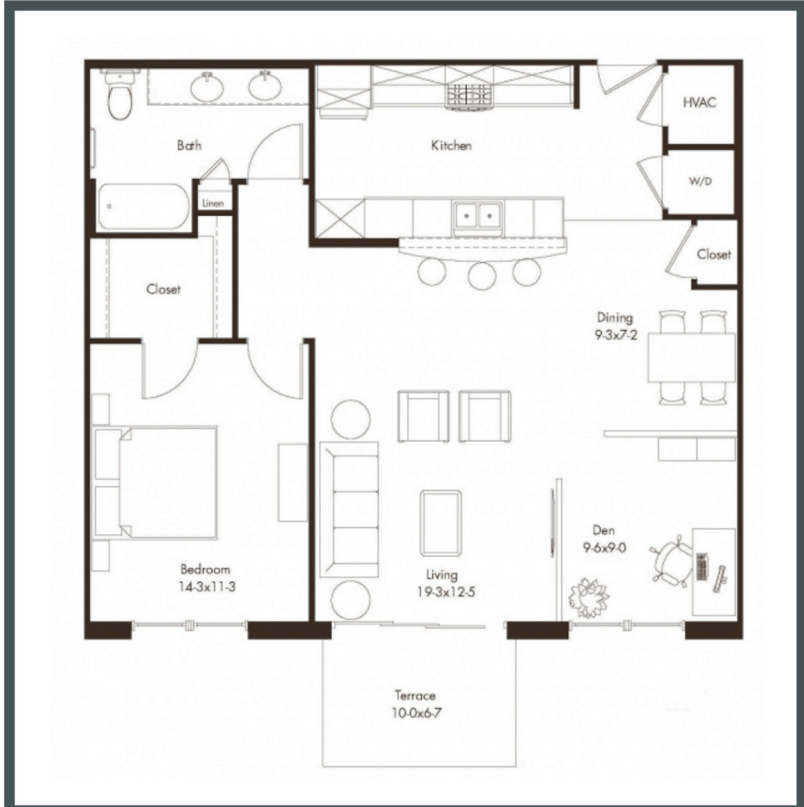

Unit 103 - 1,007 sq ft - 1 Bed + Den

Monthly Rent: _____

Availability Date: _____

Underground Parking: _____

Notes: _____

AVANTE
PROPERTIES

Follow Us @AvanteProperties  

Get To Know Us @ www.AvanteProperties.com